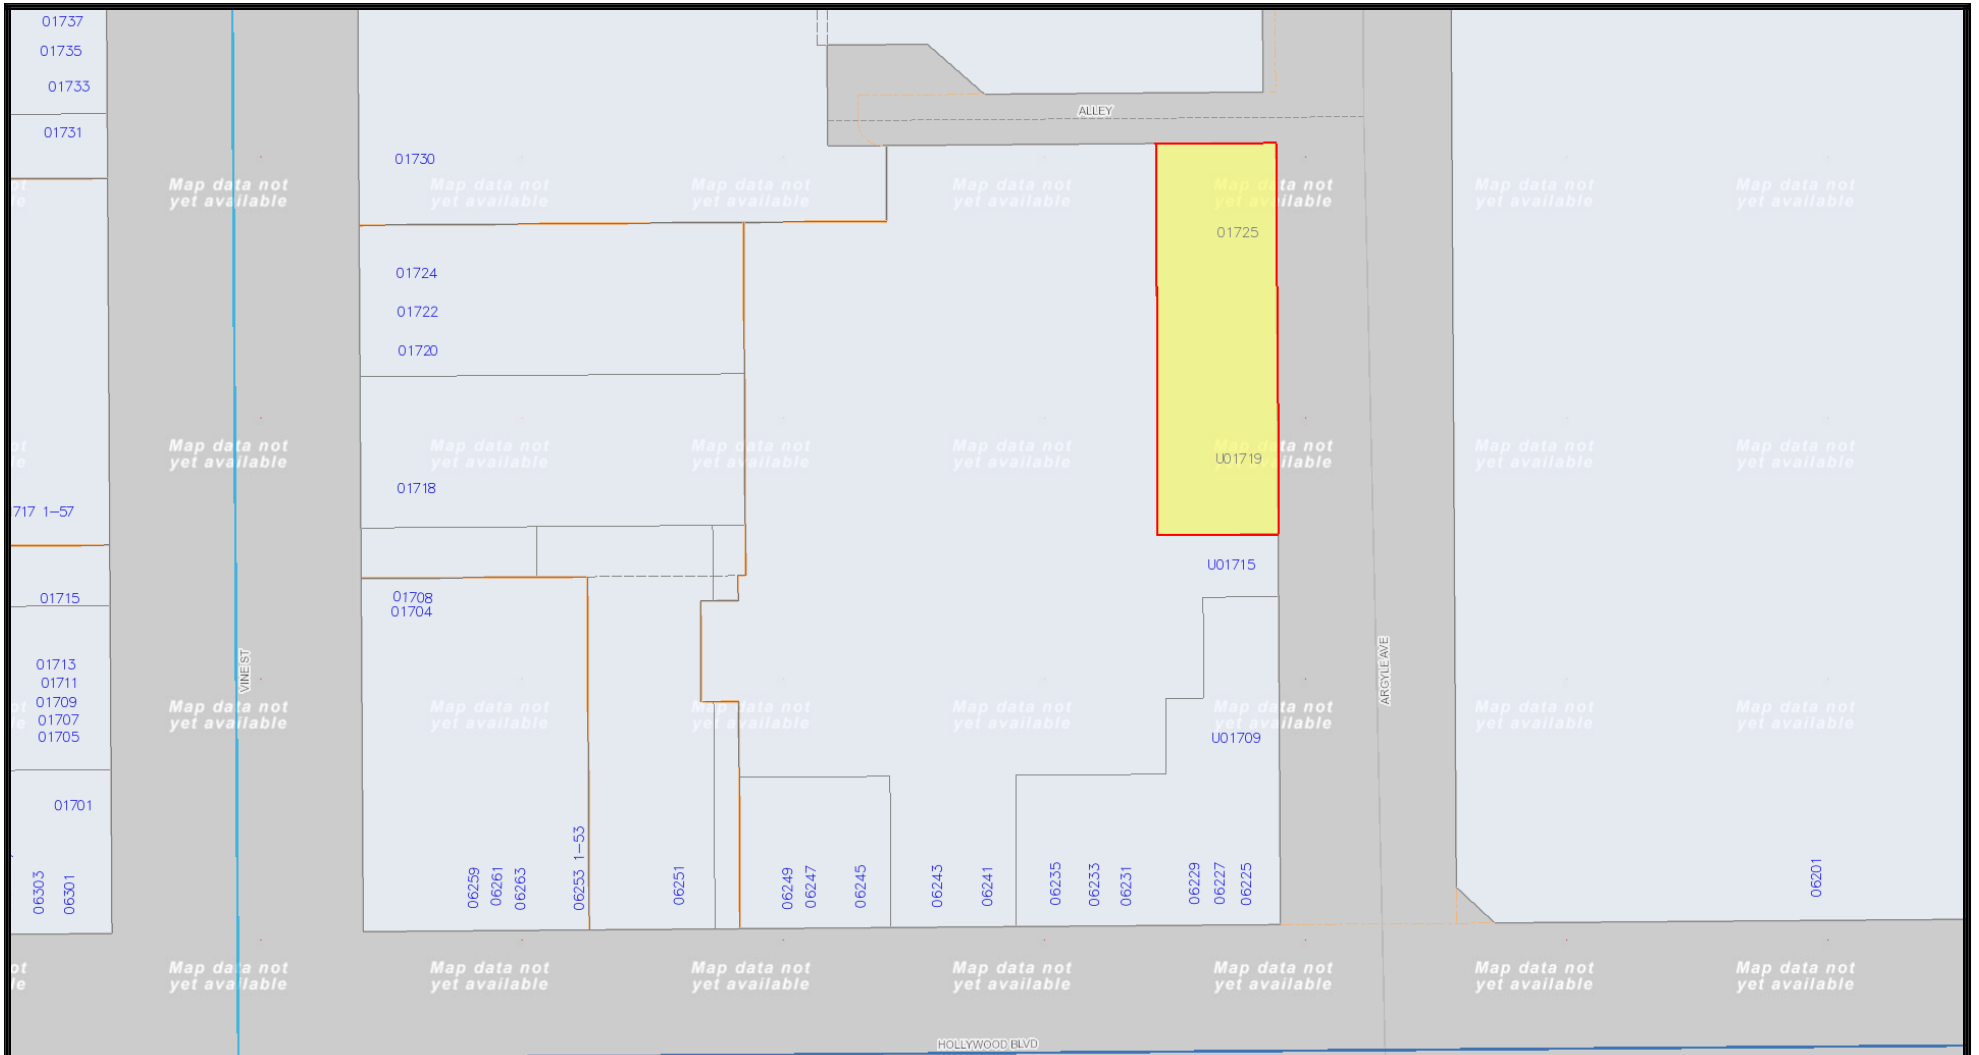

Host VIP Parking

1 : 916